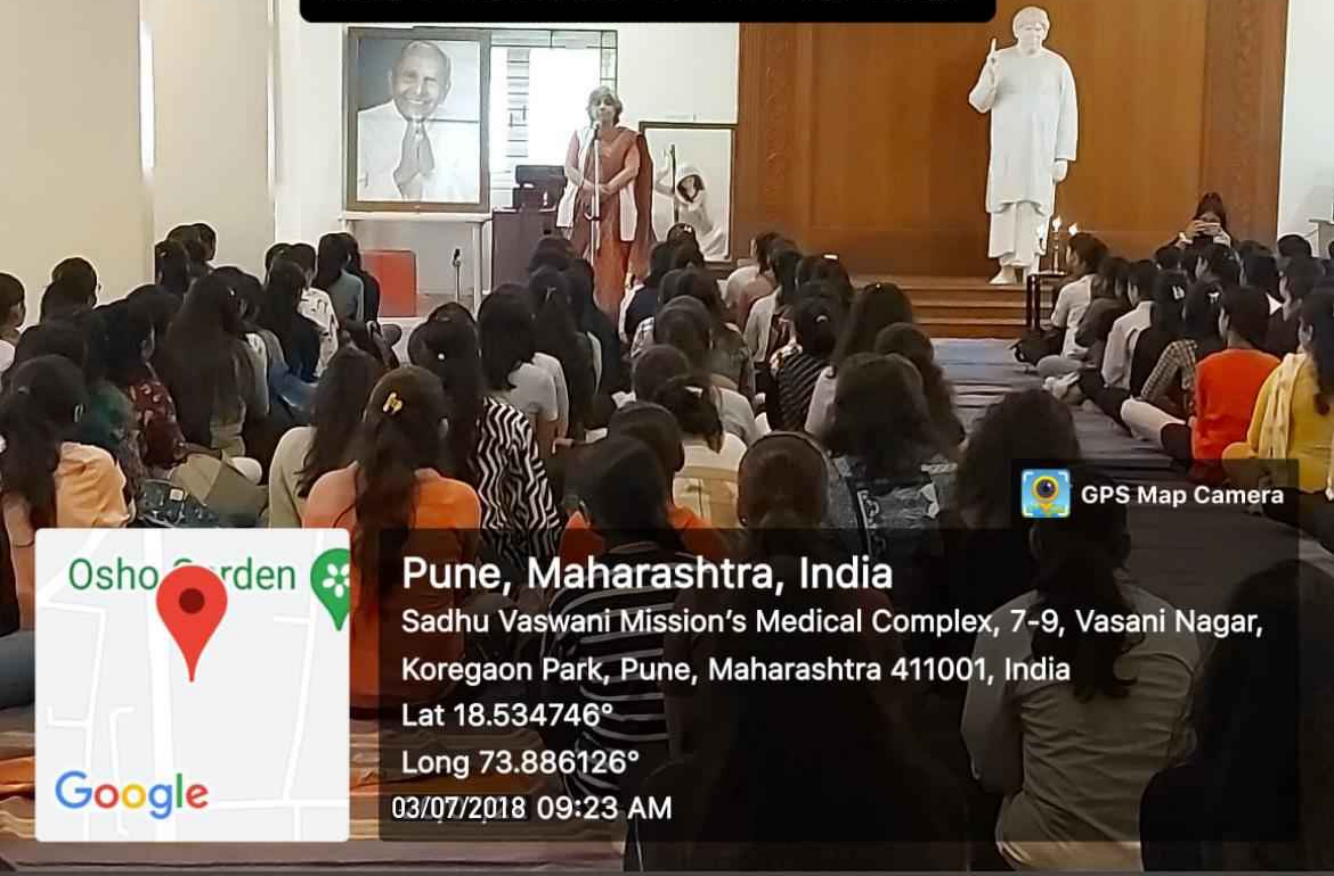

Rajni Singh

Coordinator

G. H. Gidwani

Dr. Gulshan H. Gidwani

Principal

St. Mira's College For Girls, Pune
Autonomous (Affiliated to Savitribai Phule Pune University)

F.I.B.

Green Club Orientation Programme

DATE: 3rd July, 2018

In its third year of running, the Green Club welcomed newer members to the Club by conducting an Orientation and Awareness Programme on 3rd July, 2018 in the AV Room. The meet started off with the Coordinator, Mrs. Shalini Iyer addressing the gathering about the Green Club Initiative. She introduced the faculty members. Asst. Prof. Rajni Singh then addressed the students regarding the aim and motto, previously conducted activities, and plans of the Green Club for the forthcoming year. She was assisted by all members of the Green Club faculty in her presentation. The students were made aware about their responsibilities and pledged a commitment by filling out volunteer forms, which catered to their preferences and strengths. The volunteers contributed Rs. 10 each for their initiation fee into the Green Club. Consequently, there was an overwhelming response from students, resulting in over 30 students enlisted through a screening process.

G. H. Gidwani

Principal
St. Mira's College for Girls

Rajni Singh
Event Coordinator

Jaysh
IQAC Co-ordinator
St. Mira's College for Girls, Pune

3rd July 2018 – Student Induction Program - Introduction to Green Club